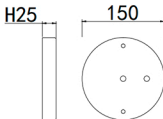

Live wire-Brown
Neutral-Blue
Ground wire-Yellow/Green

FIXTURE SIZE:

- 1 Tubing
- 2 Wiring
- 3 Screw
- 4 GU10
- 5 Aluminum ring
- 6 Mounting
- 7 Self-tapping screw
- 8 Terminal
- 9 Ceiling
- 10 Round nuts
- 11 E14 bulb
- 12 Glass
- 13 Crystal
- 14 Stainless steel