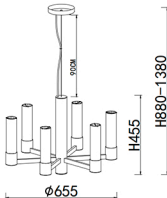

Specification of installation

In order to ensure safety use, please notice the following items:

- Read and understand the whole Specification.
- Suitable for the use of 220-240V and 50-60Hz.
- Must be installed on the fixed places and be checked annually
- Please wear gloves as instalment and avoid rot on the surface of plating.
- **Please turn off** the lighting source by soft cloth as cleaning prohibited to use of rotted detergent.
- Please connect with the local sales service center when there are any abnormality.

Live wire-Brown
Neutral-Blue
Ground wire-Yellow/Green

FIXTURE SIZE:

- 1 Tubing
- 2 Wiring
- 3 Screw
- 4 GU10
- 5 Aluminum ring
- 6 Mounting
- 7 Self-tapping screw
- 8 Terminal
- 9 Ceiling
- 10 Round nuts
- 11 E14 bulb
- 12 Glass
- 13 Crystal
- 14 Stainless steel