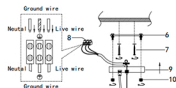

Specification of installation

In order to ensure safety use, please notice the following items:

- Read and understand the whole Specification.
- Suitable for the use of 220-240V and 50-60Hz.
- Must be installed on the fixed places and be checked annually
- Please wear gloves as instalment and avoid rot on the surface of plating.
- **Please turn off** the lighting source by soft cloth as cleaning prohibited to use of rotted detergent.
- Please connect with the local sales service center when there are any abnormality.

Live wire-Brown
Neutral-Blue
Ground wire-Yellow/Green

FIXTURE SIZE:

- 1 Tubing
- 2 Wiring
- 3 Screw
- 4 GU10
- 5 Aluminum ring
- 6 Mounting
- 7 Self-tapping screw
- 8 Terminal
- 9 Ceiling
- 10 Round nuts
- 11 E14 bulb
- 12 Glass
- 13 Crystal
- 14 Stainless steel