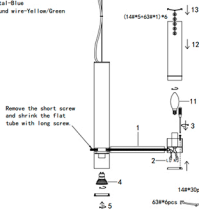

Specification of installation

In order to ensure safety use, please notice the following items:

- Read and understand the whole Specification.
- Suitable for the use of 220-240V and 50-60Hz.
- Must be installed on the fixed places and be checked annually
- Please wear gloves as instalment and avoid rot on the surface of plating.
- **Please turn off** the lighting source by soft cloth as cleaning prohibited to use of rotted detergent.
- Please connect with the local sales service center when there are any abnormality.

Live wire-Brown
Neutral-Blue
Ground wire-Yellow/Green

FIXTURE SIZE:

- 1 Tubing
- 2 Wiring
- 3 Screw
- 4 GU10
- 5 Aluminum ring
- 6 Mounting
- 7 Self-tapping screw
- 8 Terminal
- 9 Ceiling
- 10 Round nuts
- 11 E14 bulb
- 12 Glass
- 13 Crystal
- 14 Stainless steel