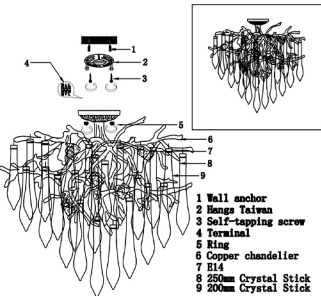

ENGLISH IP20

Specification of installation

In order to ensure safety use, please notice the following items:

- Read and understand the whole Specification.
- Suitable for the use of 220-240V and 50-60Hz.
- Must be installed on the fixed places and be checked annually
- Please wear gloves as instalment and avoid rot on the surface of plaeting.
- **Please turn off** the lighting source by soft cloth as cleaning prohibited to use of rotted detergent.
- Please connect with the local sales service center when there are any abnormality.

CEILING PAN SIZE:

FIXTURE:

Product coding: REINA PL5 D600