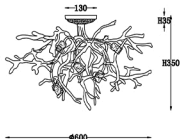

ENGLISH IP20

Specification of installation

In order to ensure safety use, please notice the following items:

- Read and understand the whole Specification.
- Suitable for the use of 220-240V and 50-60Hz.
- Must be installed on the fixed places and be checked annually
- Please wear gloves as instalment and avoid rot on the surface of plaeting.
- **Please turn off** the lighting source by soft cloth as cleaning prohibited to use of rotted detergent.
- Please connect with the local sales service center when there are any abnormality.

CEILING PAN SIZE:

FIXTURE:

Product coding: REINA PL5 D600