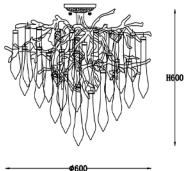

ENGLISH IP20

Specification of installation

In order to ensure safety use, please notice the following items:

- Read and understand the whole Specification.
- Suitable for the use of 220-240V and 50-60Hz.
- Must be installed on the fixed places and be checked annually
- Please wear gloves as instalment and avoid rot on the surface of plaeting.
- **Please turn off** the lighting source by soft cloth as cleaning prohibited to use of rotted detergent.
- Please connect with the local sales service center when there are any abnormality.

CEILING PAN SIZE:

FIXTURE:

Product coding: REINA PL5 D600