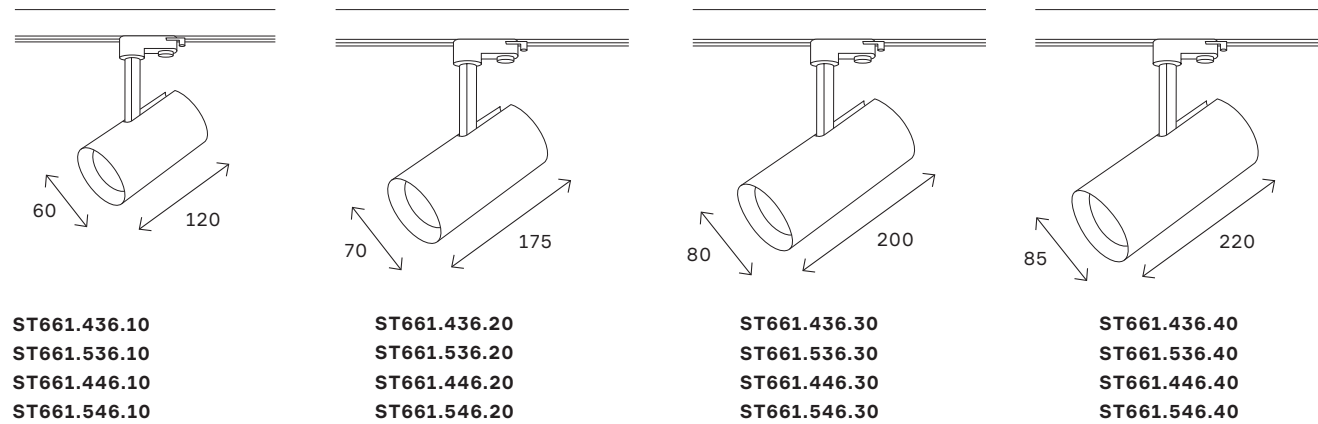

ST661

трекфазная трековая система 200

ST661.436.10
ST661.536.10
ST661.446.10
ST661.546.10

ST661.436.20
ST661.536.20
ST661.446.20
ST661.546.20

ST661.436.30
ST661.536.30
ST661.446.30
ST661.546.30

ST661.436.40
ST661.536.40
ST661.446.40
ST661.546.40

артикул	мощность, W	световой поток, LM	цветовая температура, K	коэфф. цвето-передачи, RA	угол рассеивания, °
ST661.436.10	led × 10	800	3000	>90	36
ST661.436.20	led × 20	1600	3000	>90	36
ST661.436.30	led × 30	2400	3000	>90	36
ST661.436.40	led × 40	3200	3000	>90	36
ST661.536.10	led × 10	800	3000	>90	36
ST661.536.20	led × 20	1600	3000	>90	36
ST661.536.30	led × 30	2400	3000	>90	36
ST661.536.40	led × 40	3200	3000	>90	36
ST661.446.10	led × 10	800	4000	>90	36
ST661.446.20	led × 20	1600	4000	>90	36
ST661.446.30	led × 30	2400	4000	>90	36
ST661.446.40	led × 40	3200	4000	>90	36
ST661.546.10	led × 10	800	4000	>90	36
ST661.546.20	led × 20	1600	4000	>90	36
ST661.546.30	led × 30	2400	4000	>90	36
ST661.546.40	led × 40	3200	4000	>90	36