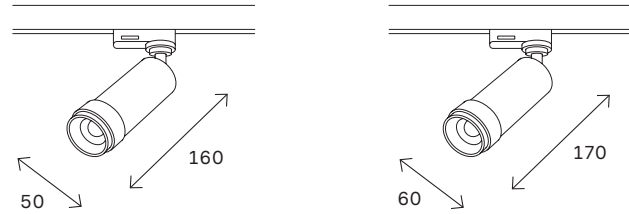

ST691 ZOOM

ST691.436.10
ST691.446.10
ST691.536.10
ST691.546.10

ST691.436.20
ST691.446.20
ST691.536.20
ST691.546.20

артикул	мощность, W	световой поток, LM	цветовая температура, K	коэфф. цвето-передачи, RA	угол рассеивания, °
■ ST691.436.10	led × 10	900	3000	>90	10-55
■ ST691.446.10	led × 10	900	4000	>90	10-55
■ ST691.436.20	led × 20	1800	3000	>90	10-55
■ ST691.446.20	led × 20	1800	4000	>90	10-55
□ ST691.536.10	led × 10	900	3000	>90	10-55
□ ST691.546.10	led × 10	900	4000	>90	10-55
□ ST691.536.20	led × 20	1800	3000	>90	10-55
□ ST691.546.20	led × 20	1800	4000	>90	10-55

202
трекфазная трековая система